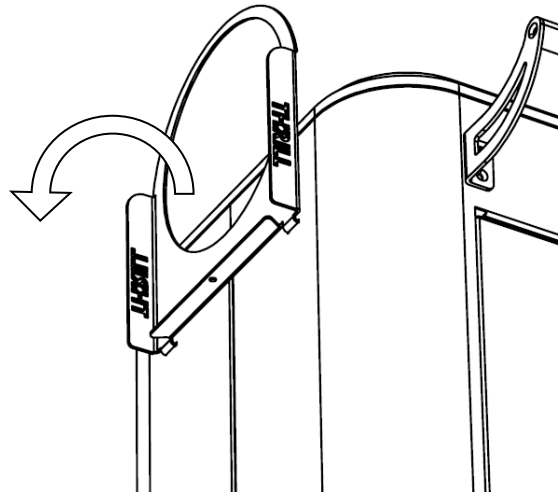

THRILL™

TOWER