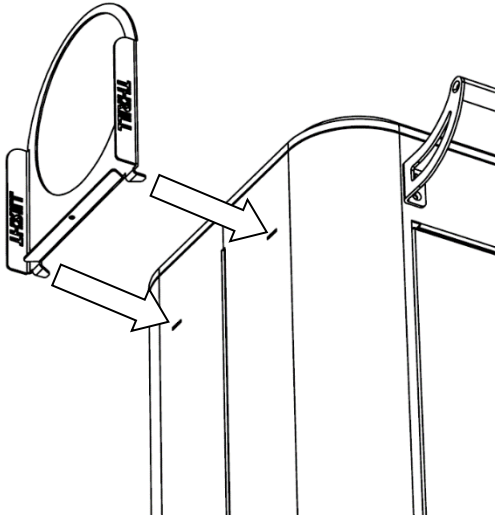

THRILL™

TOWER