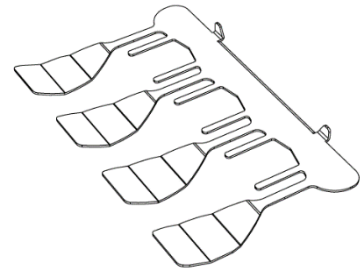

## TOWER

Accessories installation

Installazione accessori :

f

Ice Bucket / Wine holder  
(internal diameter 18 Cm)  
Porta secchiello  
(diametro interno 18 Cm)

Glass holder  
(up to 6 standard glasses)  
Porta bicchieri  
(fino a 6 calici standard)