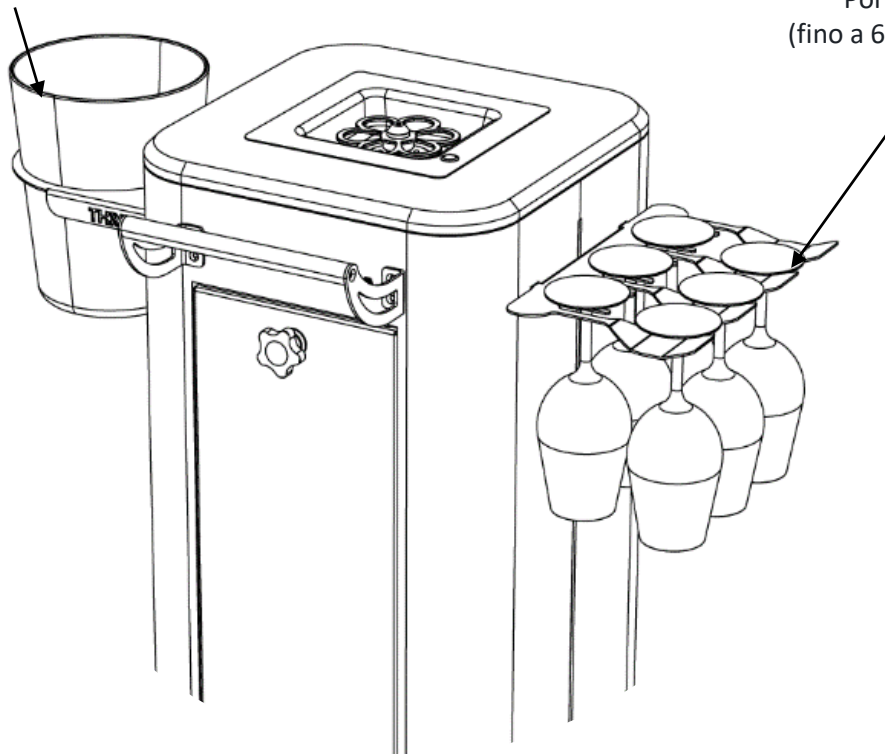

## TOWER

Accessories installation

Installazione accessori :

f

Ice Bucket / Wine holder  
(internal diameter 18 Cm)  
Porta secchiello  
(diametro interno 18 Cm)

Glass holder  
(up to 6 standard glasses)  
Porta bicchieri  
(fino a 6 calici standard)