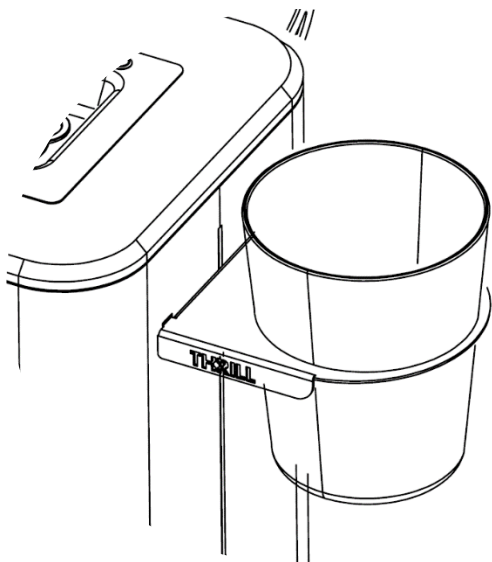

THRILL™

TOWER