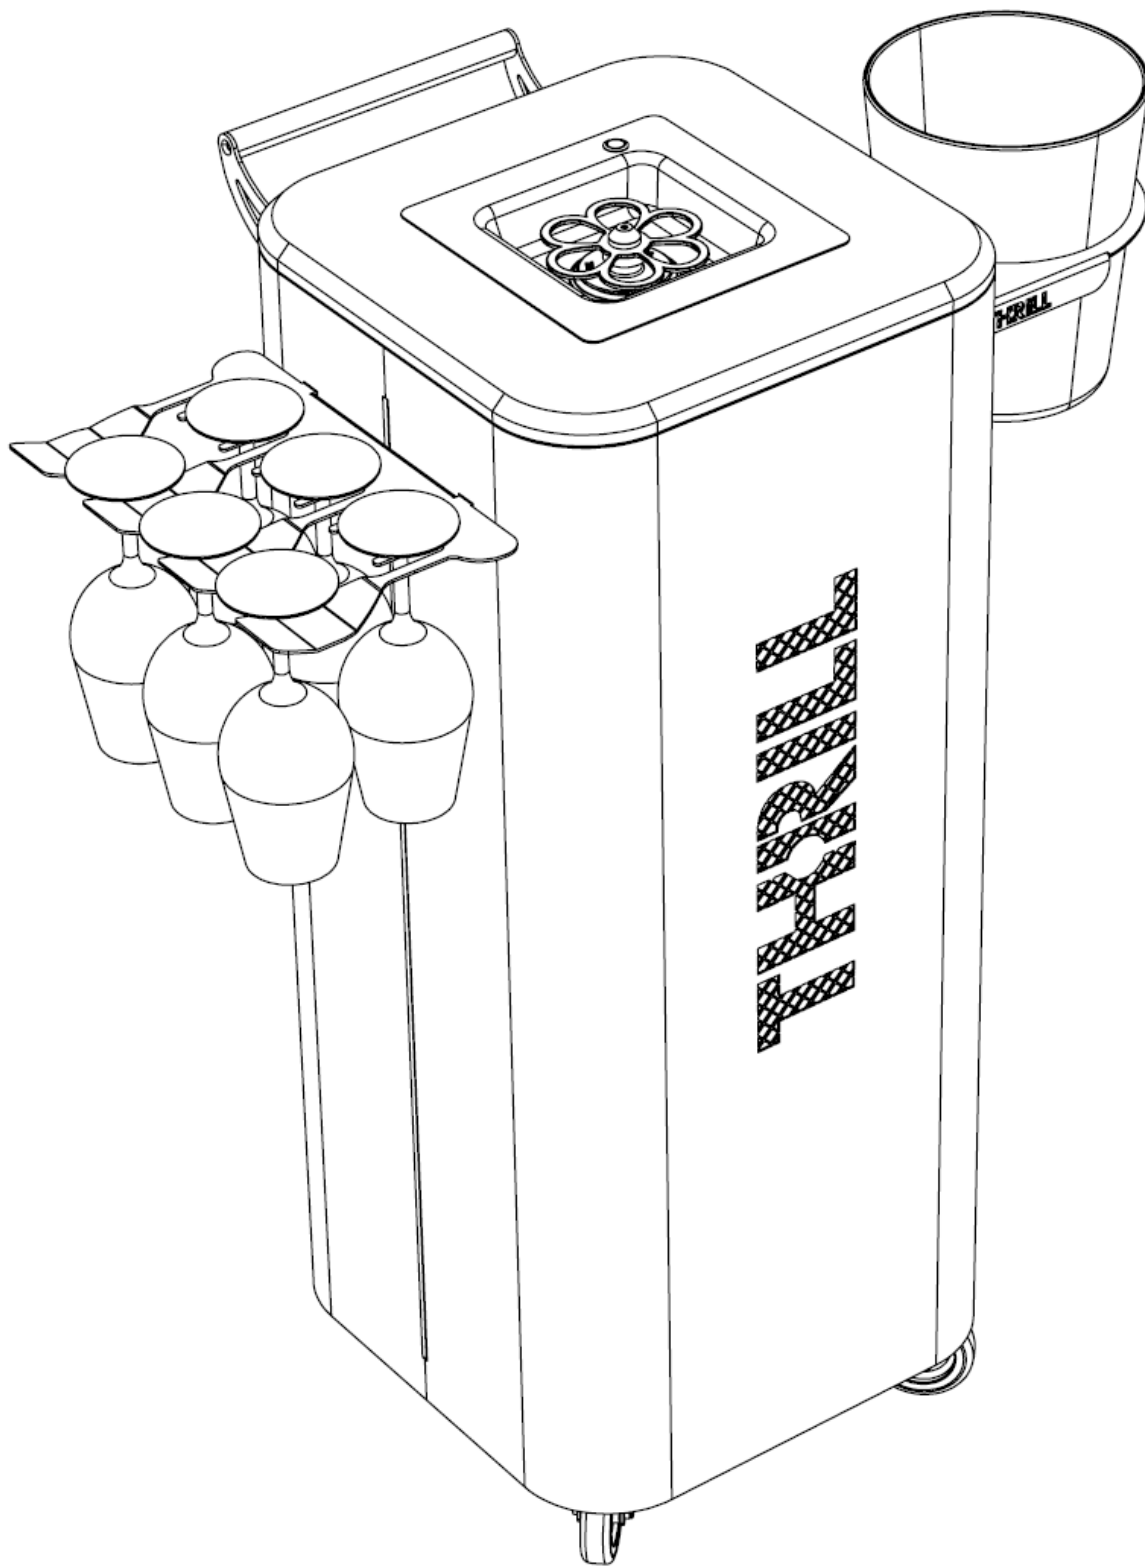

## TOWER

## TOWER

Accessories installation

Installazione accessori :

f

Ice Bucket / Wine holder  
(internal diameter 18 Cm)  
Porta secchiello  
(diametro interno 18 Cm)

Glass holder  
(up to 6 standard glasses)  
Porta bicchieri  
(fino a 6 calici standard)